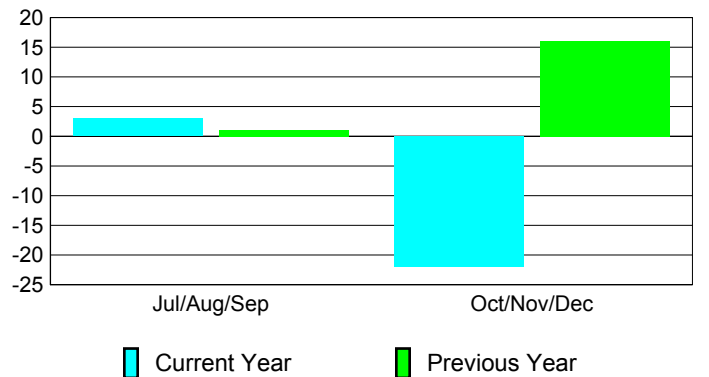

Comparison of Membership Gain/Loss

Current Year Compared to the Previous Year