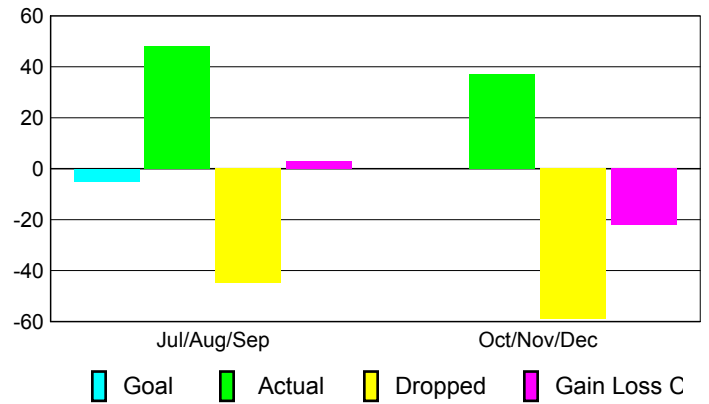

Membership Results 2010-2011

Goal, New, Dropped, Gain/Loss